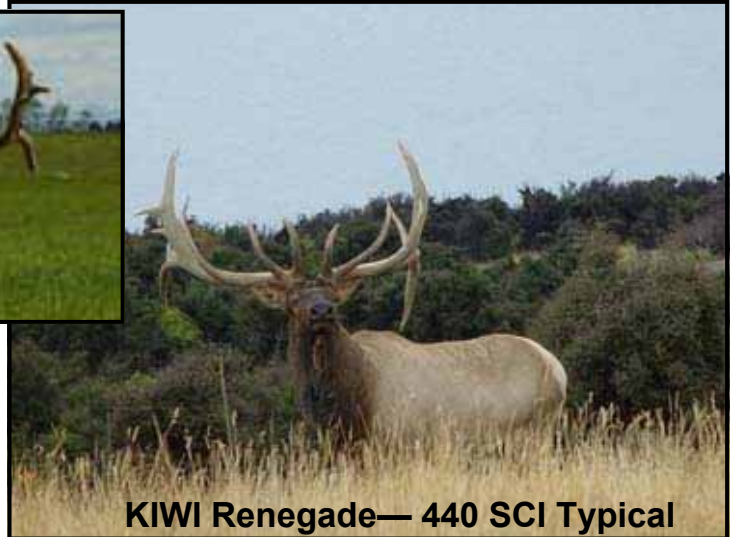

Lot 16

SEMEN

KIWI RENEGADE - 2 Straws

Consignor:

**Elk Country Farm
Terry & Glenda Elkow**

Footnotes:

KIWI RENEGADE originated from Tom May in New Zealand - Mayfield Elk Farm. Kiwi bloodline is Reed and Clearstone.

2005 scored 440 SCI Super Wide - typical antler Video of Kiwi Renegade offspring shows typical & wide & "whale-tailed"

*Semen stored at
Livestock Reproductive Technologies - Martin Weinkoff
Buyer assumes ownership at time of purchase*

KIWI Renegade— 440 SCI Typical

AEC Thanks Mr. & Mrs. Elkow for generous donation of 100% of Sale Proceeds of this lot

Lot 17

SEMEN

SILVERTINE

Consignor:

**Silveron Stock Farm
Les Steem**

LINEAGE

1 Straw

SIRE: King

2009 — 517 pts @10 yrs

Dam's Sire: Duke & Prince
By Frederick

61" Wide - 82" Circum
22" 3rds - 60" Beams

Footnotes:

SILVERTINE will impact you beyond belief! His extreme mass & width combined with his overwhelming style makes him an unforgettable winner!

2010 World record Typical @ 526" net
at Broadmouth Canyon Ranch.

Main Frame = 6x6 and 70" Wide

We have sold over 500 straws of SILVERTINE & and have only enough for our own cows left. This will be one of the very last straws offered. It is excellent quality semen